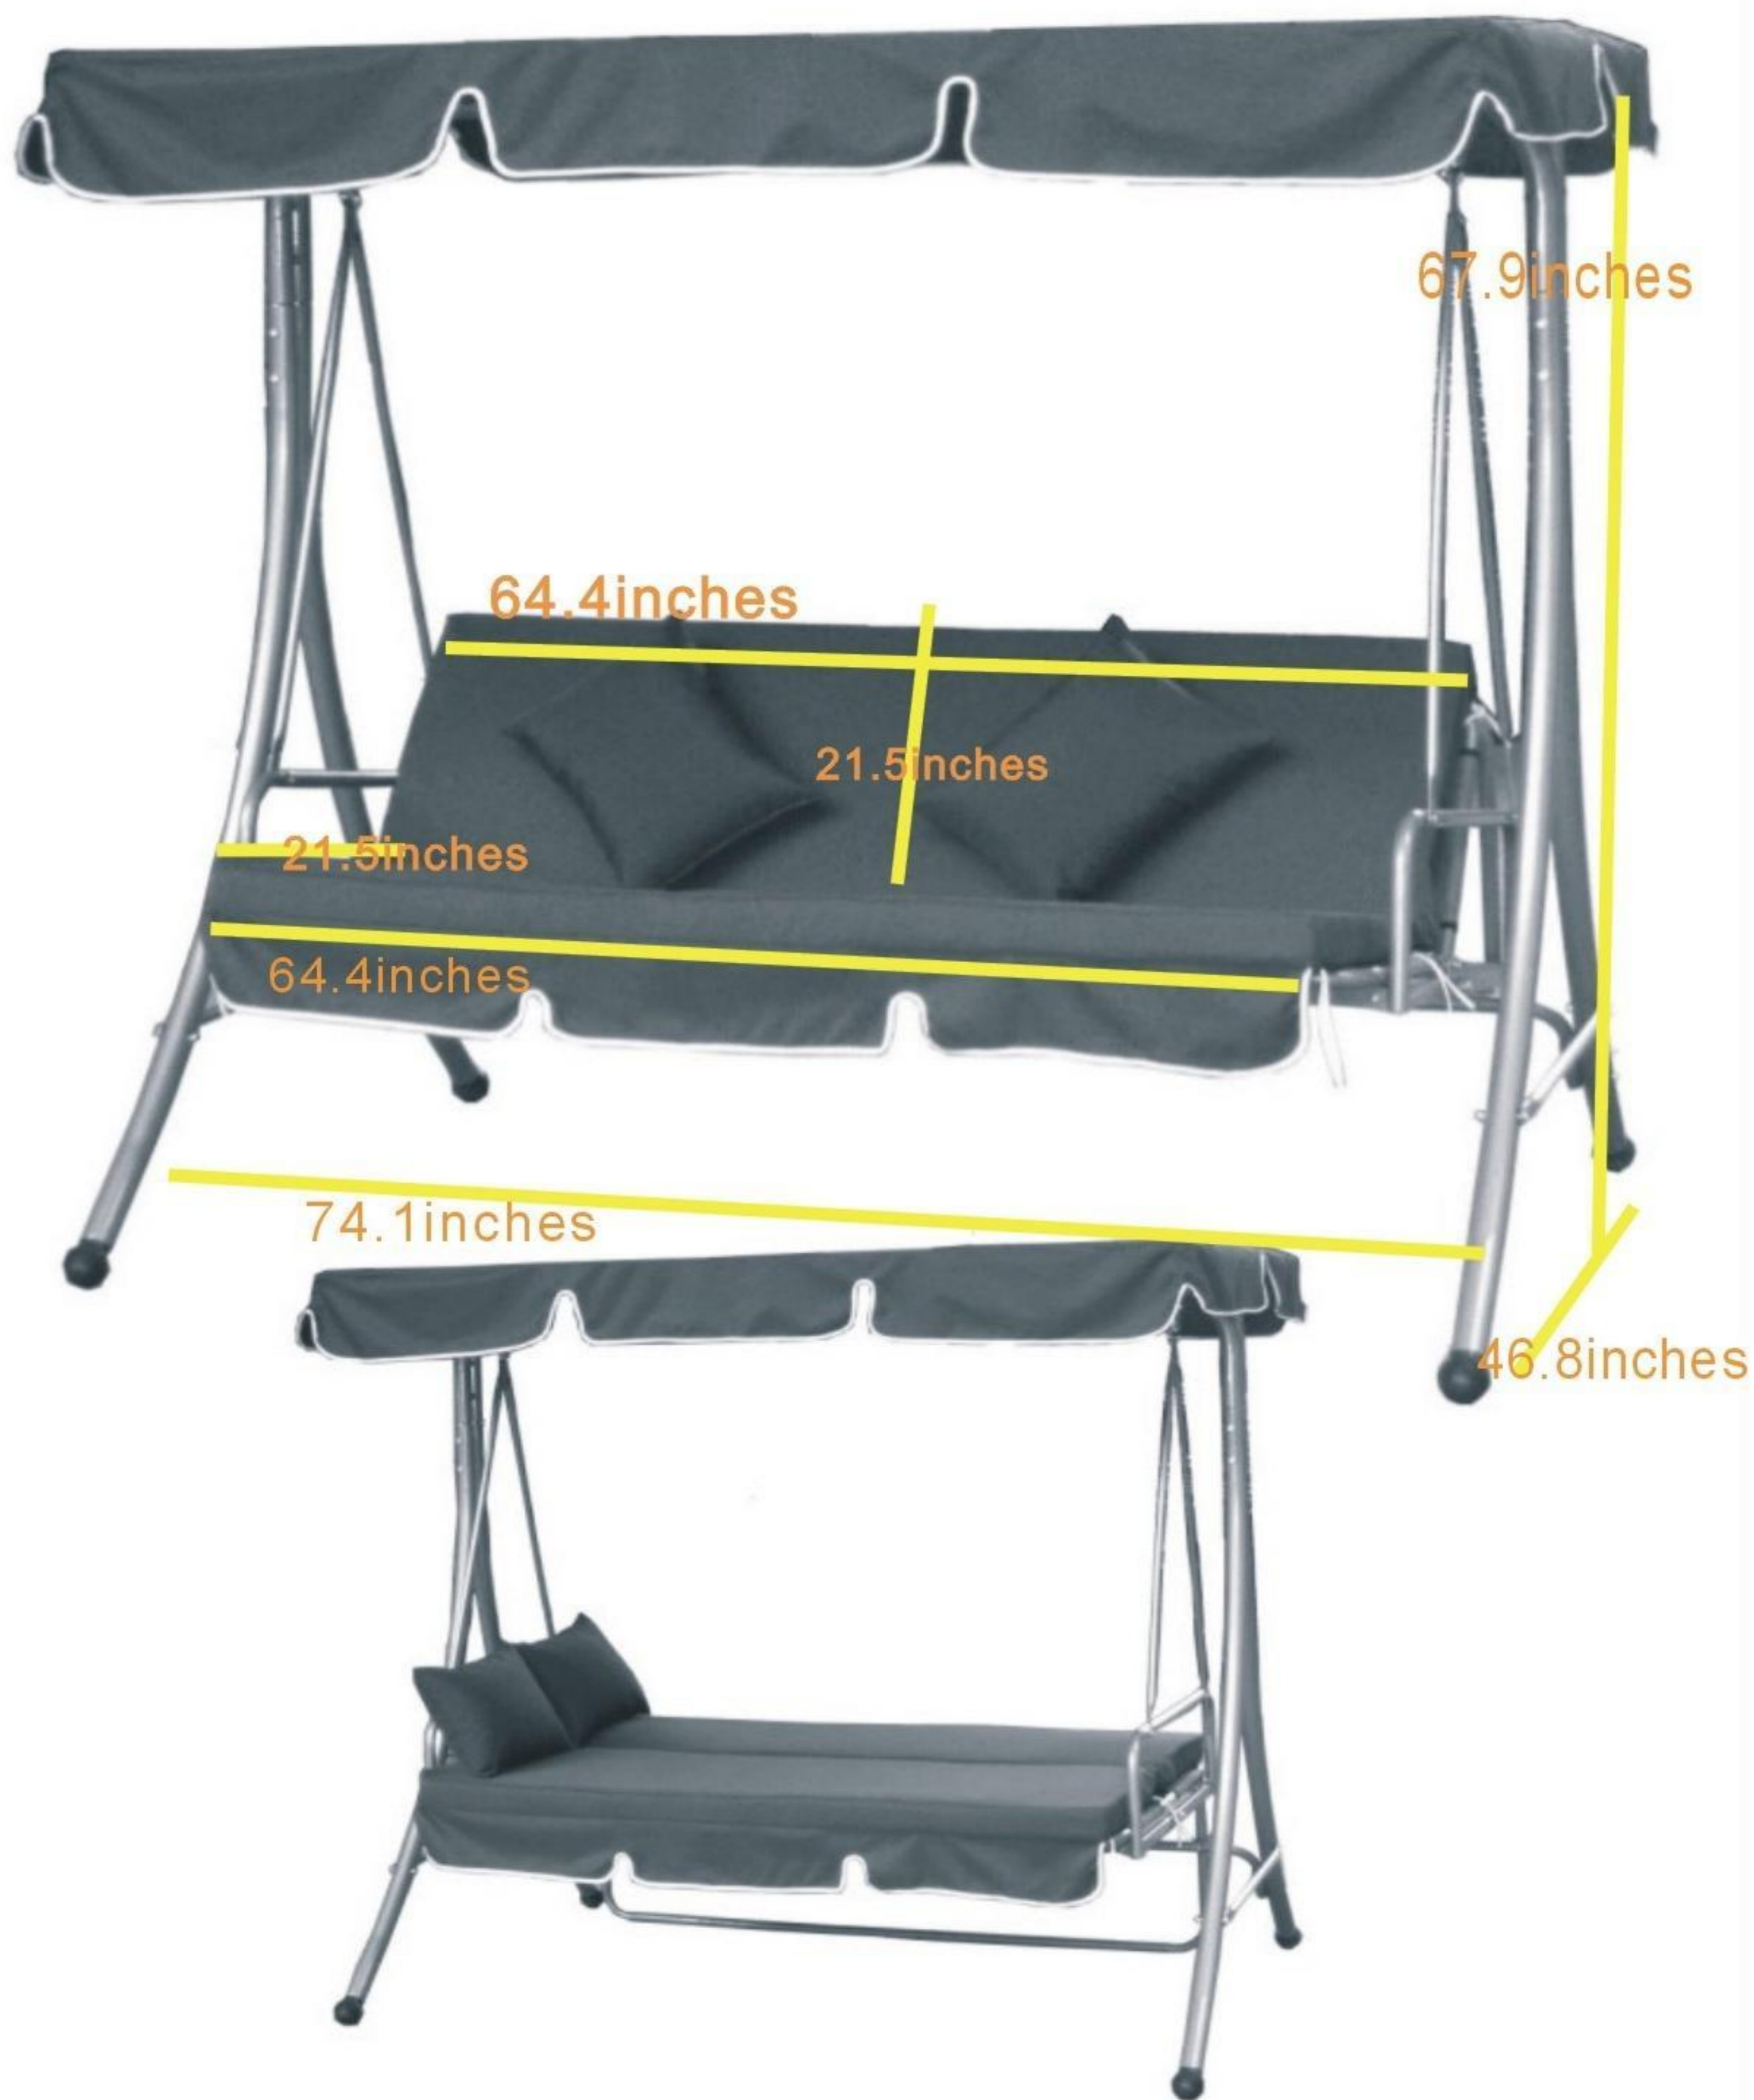

hayneedle 

1.888.880.4884

Assembly Instructions

Item No.: Swing406
Product name: Canopy Swing