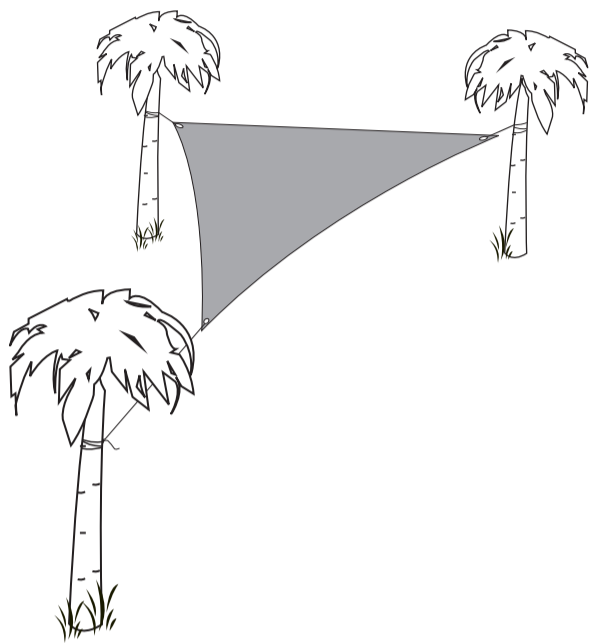

# PARTY SAIL

Note: Please refer to actual product. The following illustrations are for reference only and may differ slightly from your Party Sail.

3 - Snare Lines

Triangle Party Sail

### Optional Fixing Accessories

You can set up your sails with any of these accessories.

-1-

Your Coolaroo® Party Sail is designed for **TEMPORARY** use only and should not be left unattended and should not be left up in windy or stormy conditions. Please refer to options on page 1 if you wish to use other fixing accessories. User discretion is advised.

-2-

Your Party Sail can also be used with poles. If using a pole, be sure to use a snare line to secure the pole to the ground at an angle for maximum tension. Ground stakes not included.

-3-