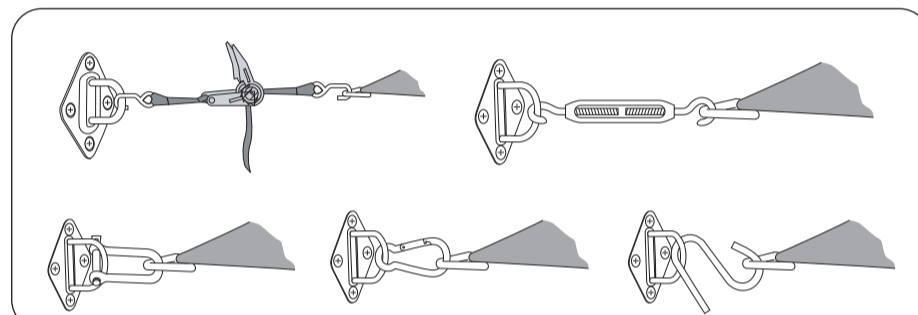

# PARTY SAIL

Note: Please refer to actual product. The following illustrations are for reference only and may differ slightly from your Party Sail.

#### GALE PACIFIC LIMITED

**Australia:** P.O. Box 892, Braeside, Victoria 3195, Australia Ph: +61 3 9518 3399 Toll Free: 1 800 331 521  
**New Zealand:** P.O. Box 15 118 Aranui, 179 Pages Road, Christchurch, New Zealand Ph: +64 3 373 9500 Fax: +64 3 373 9501  
**USA:** P.O. Box 951509 Lake Mary, FL 32795-1509, U.S.A. Ph: +1 407 333 1038 Toll Free: 1 800 560 4667  
**Middle East:** P.O. Box 17696 Jebel Ali, Dubai, U.A.E. Ph: +971 4 881 7114 Fax: +971 4 881 7167  
**Europe:** GmbH Vertriebsgesellschaft Am Blücherflöz, 6 D-66538 Neunkirchen Germany Ph: +49 0 6821 920 640 Fax: +49 0 6821 920 6444 Toll Free: 00800 42533876  
**China:** Gale Pacific Special Textiles (Ningbo) Limited No.777 Hengshan West Rd, Beilun, Ningbo, China 315800 Ph: +86 574 5626 8888 Fax: +86 574 5626 2088  
**A.C.N. 082 263 778 A.B.N. 80 082 263 778 WWW.COOLAROO.COM**

### Optional Fixing Accessories

You can set up your sails with any of these accessories.

-1-

Your Coolaroo® Party Sail is designed for **TEMPORARY** use only and should not be left unattended and should not be left up in windy or stormy conditions. Please refer to options on page 1 if you wish to use other fixing accessories. User discretion is advised.

-2-

Your Party Sail can also be used with poles. If using a pole, be sure to use a snare line to secure the pole to the ground at an angle for maximum tension. Ground stakes not included.

-3-