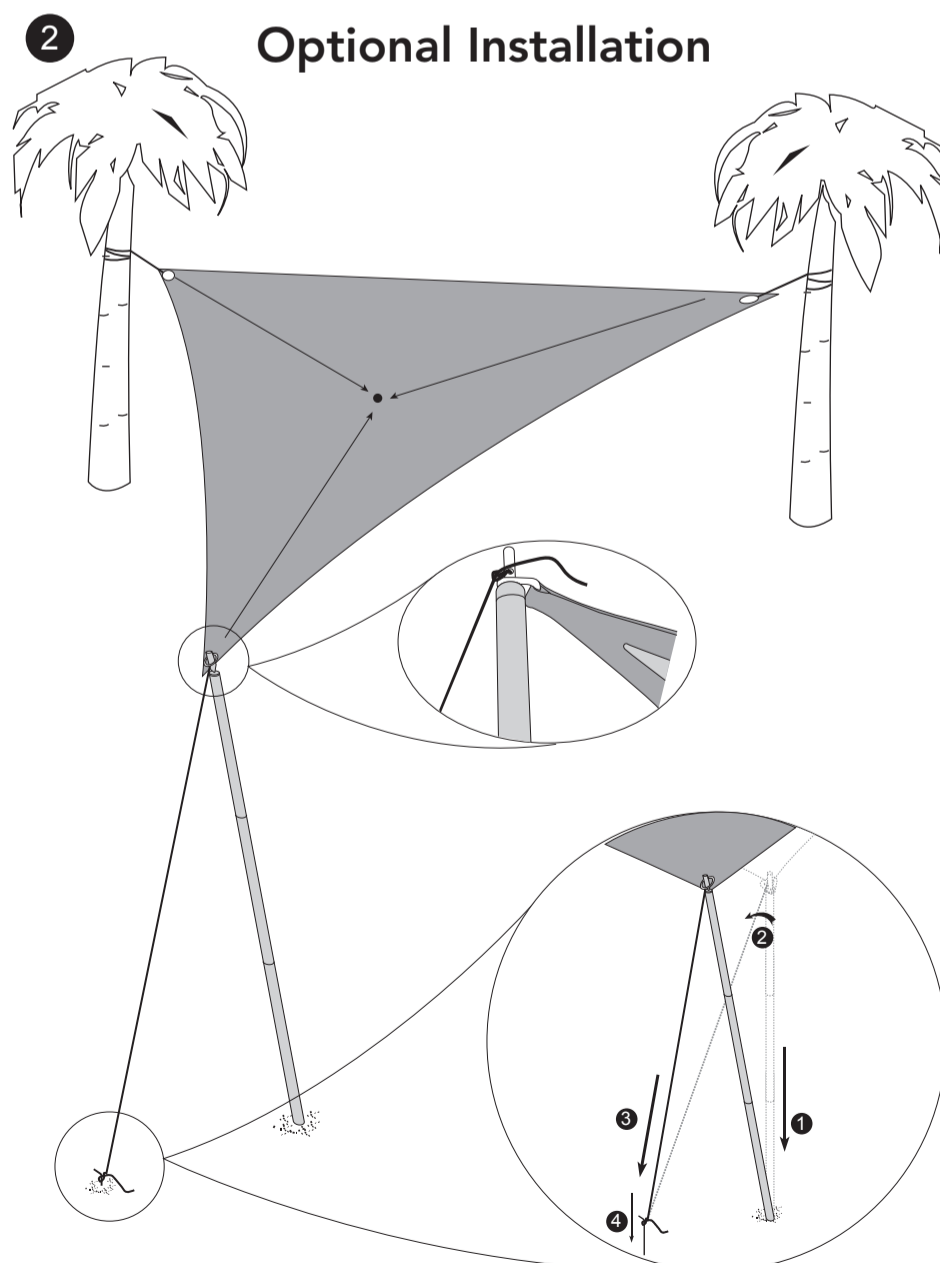

3 - Snare Lines

Triangle Party Sail

### Optional Fixing Accessories

You can set up your sails with any of these accessories.

-1-

Your Coolaroo® Party Sail is designed for **TEMPORARY** use only and should not be left unattended and should not be left up in windy or stormy conditions. Please refer to options on page 1 if you wish to use other fixing accessories. User discretion is advised.

-2-

Your Party Sail can also be used with poles. If using a pole, be sure to use a snare line to secure the pole to the ground at an angle for maximum tension. Ground stakes not included.

-3-