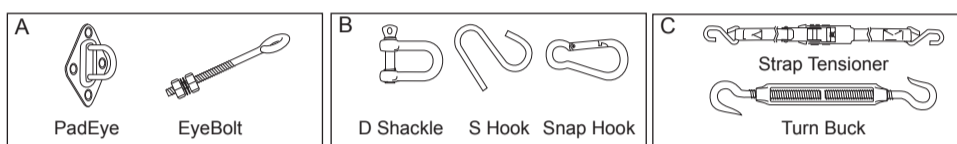

Optional Fixing Accessories

You can set up your sails with any of these accessories.

-1-