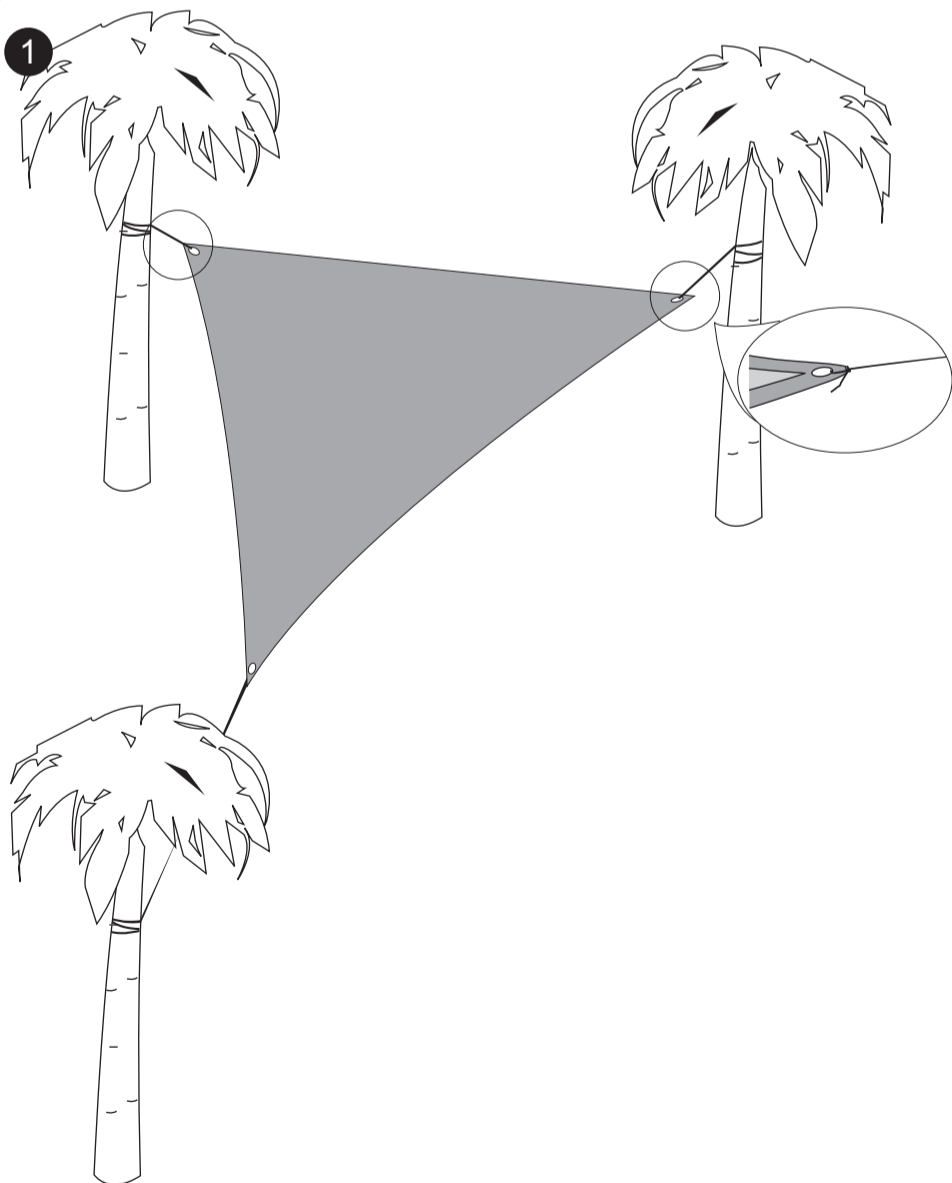

# PARTY SAIL

Note: Please refer to actual product. The following illustrations are for reference only and may differ slightly from your Party Sail.

3 - Snare Lines

Triangle Party Sail

### Optional Fixing Accessories

You can set up your sails with any of these accessories.

-1-

Your Coolaroo® Party Sail is designed for **TEMPORARY** use only and should not be left unattended and should not be left up in windy or stormy conditions. Please refer to options on page 1 if you wish to use other fixing accessories. User discretion is advised.

-2-

Your Party Sail can also be used with poles. If using a pole, be sure to use a snare line to secure the pole to the ground at an angle for maximum tension. Ground stakes not included.

-3-